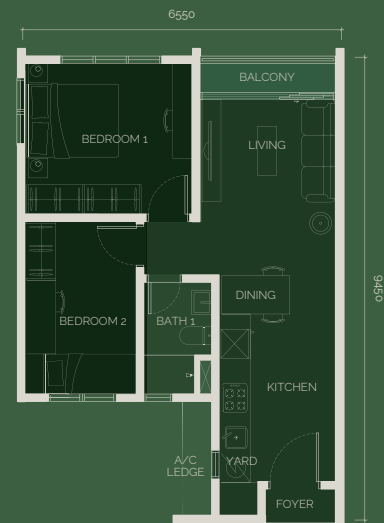

FLOOR PLAN

TYPE V 950 SQ.FT

- 1 Ensuite
- 1 Master Bedroom
- 1 Bedroom
- 3 Bathrooms

TYPE W 560 SQ.FT

- 2 Bedrooms
- 1 Bathroom

TYPE X 650 SQ.FT

- 1 Master Bedroom
- 1 Bedroom
- 2 Bathrooms

TYPE Y 750 SQ.FT

- 1 Master bedroom
- 2 Bedrooms
- 2 Bathrooms

TYPE Z 1,050 SQ.FT

- 1 Ensuite
- 1 Master Bedroom
- 2 Bedrooms
- 3 Bathrooms

UNIT FLOOR PLAN

LIFESTYLE CENTRUM WITH AN INTEGRATED DEVELOPMENT

● Recreation

- 1. Selayang Hot Spring Pool - 2 mins
- 2. Bukit Lagong - 6 mins
- 3. FRIM - 10 mins
- 4. Taman Metropolitan - 10 mins
- 5. Batu Caves - 10 mins
- 6. Gua Damai Extreme Park - 19 mins