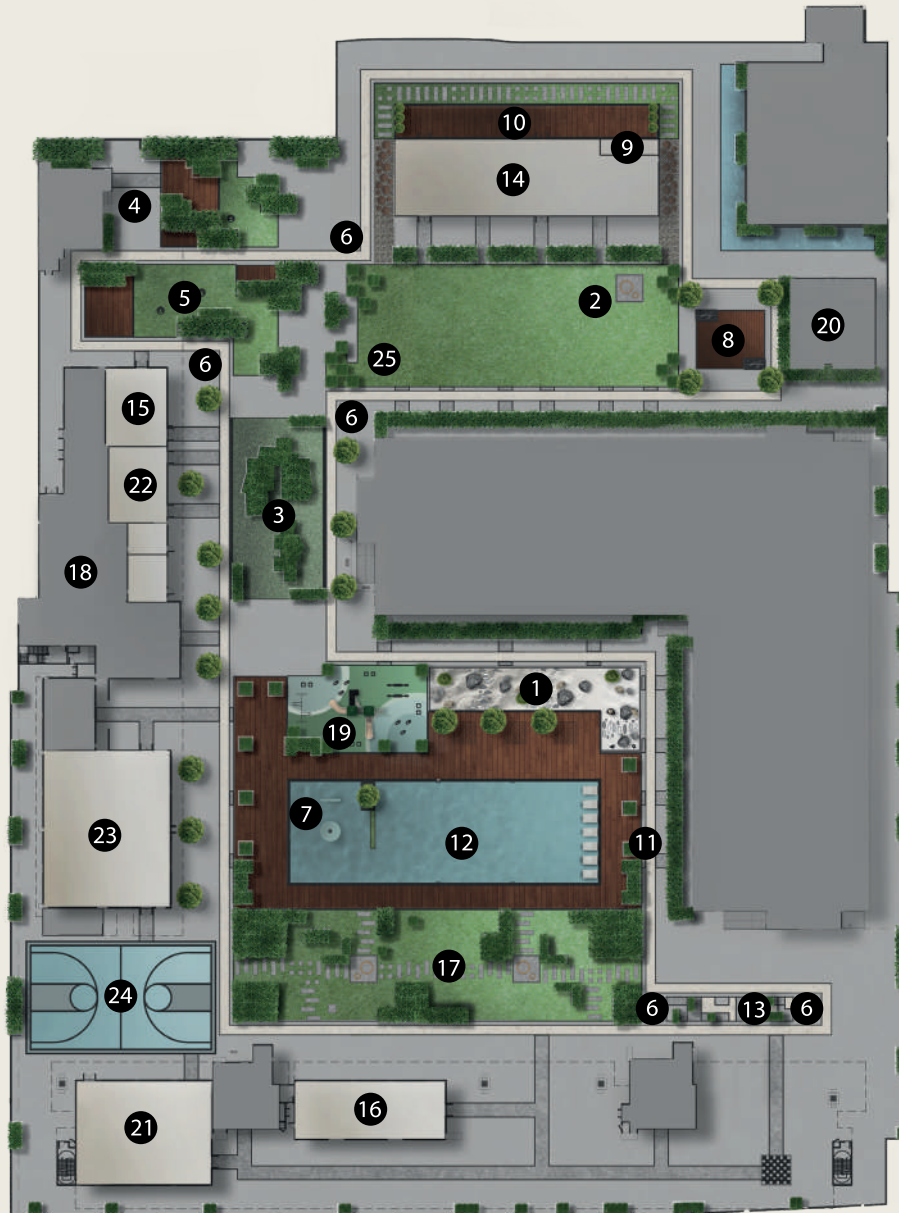

LEVEL 9

- | | | | |
|---------------------|-------------------|---------------------------------------|-----------------------|
| 1. Japanese Garden | 8. BBQ Area | 15. Reading/Games Room | 21. Child Care |
| 2. Outdoor Cinema | 9. Sauna | 16. Cafe | 22. Laundry |
| 3. Putting Green | 10. Yoga Zone | 17. Sky Terrace | 23. Multipurpose Room |
| 4. Herbs Garden | 11. Jogging Track | 18. Management
Office/Meeting Room | 24. Basketball Court |
| 5. Urban Farming | 12. Swimming Pool | 19. Playground | 25. Landscape Park |
| 6. Outdoor Gym | 13. Reflexology | 20. Surau | |
| 7. Water Playground | 14. Indoor Gym | | |

FLOOR PLAN

TYPE V 950 SQ.FT

- 1 Ensuite
- 1 Master Bedroom
- 1 Bedroom
- 3 Bathrooms

TYPE W 560 SQ.FT

- 2 Bedrooms
- 1 Bathroom

TYPE X 650 SQ.FT

- 1 Master Bedroom
- 1 Bedroom
- 2 Bathrooms

TYPE Y 750 SQ.FT

- 1 Master bedroom
- 2 Bedrooms
- 2 Bathrooms

TYPE Z 1,050 SQ.FT

- 1 Ensuite
- 1 Master Bedroom
- 2 Bedrooms
- 3 Bathrooms

UNIT FLOOR PLAN

LIFESTYLE CENTRUM WITH AN INTEGRATED DEVELOPMENT

● Recreation

- 1. Selayang Hot Spring Pool - 2 mins
- 2. Bukit Lagong - 6 mins
- 3. FRIM - 10 mins
- 4. Taman Metropolitan - 10 mins
- 5. Batu Caves - 10 mins
- 6. Gua Damai Extreme Park - 19 mins