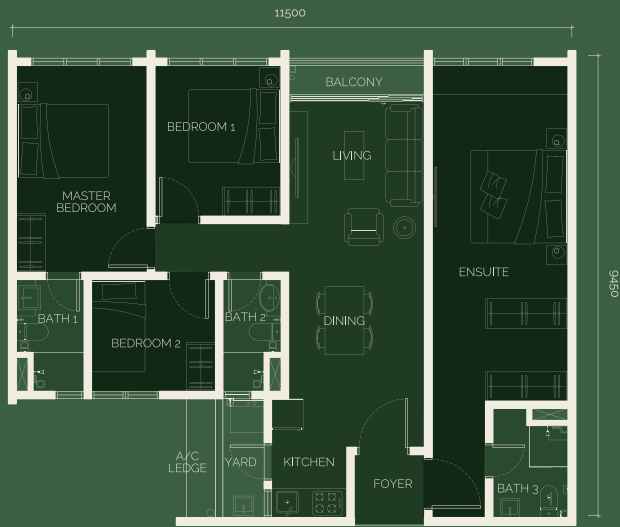

FLOOR PLAN

TYPE V 950 SQ.FT

- 1 Ensuite
- 1 Master Bedroom
- 1 Bedroom
- 3 Bathrooms

TYPE W 560 SQ.FT

- 2 Bedrooms
- 1 Bathroom

TYPE X 650 SQ.FT

- 1 Master Bedroom
- 1 Bedroom
- 2 Bathrooms

TYPE Y 750 SQ.FT

- 1 Master bedroom
- 2 Bedrooms
- 2 Bathrooms

TYPE Z 1,050 SQ.FT

- 1 Ensuite
- 1 Master Bedroom
- 2 Bedrooms
- 3 Bathrooms

UNIT FLOOR PLAN

LIFESTYLE CENTRUM WITH AN INTEGRATED DEVELOPMENT

● Recreation

- 1. Selayang Hot Spring Pool - 2 mins
- 2. Bukit Lagong - 6 mins
- 3. FRIM - 10 mins
- 4. Taman Metropolitan - 10 mins
- 5. Batu Caves - 10 mins
- 6. Gua Damai Extreme Park - 19 mins