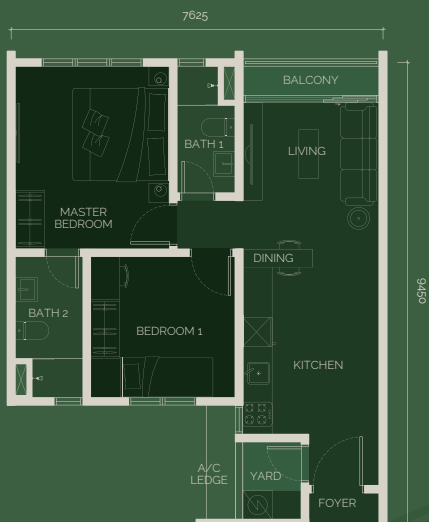

FLOOR PLAN

TYPE V 950 SQ.FT

- 1 Ensuite
- 1 Master Bedroom
- 1 Bedroom
- 3 Bathrooms

TYPE W 560 SQ.FT

- 2 Bedrooms
- 1 Bathroom

TYPE X 650 SQ.FT

- 1 Master Bedroom
- 1 Bedroom
- 2 Bathrooms

TYPE Y 750 SQ.FT

- 1 Master bedroom
- 2 Bedrooms
- 2 Bathrooms

TYPE Z 1,050 SQ.FT

- 1 Ensuite
- 1 Master Bedroom
- 2 Bedrooms
- 3 Bathrooms

UNIT FLOOR PLAN

LIFESTYLE CENTRUM WITH AN INTEGRATED DEVELOPMENT

● Recreation

- 1. Selayang Hot Spring Pool - 2 mins
- 2. Bukit Lagong - 6 mins
- 3. FRIM - 10 mins
- 4. Taman Metropolitan - 10 mins
- 5. Batu Caves - 10 mins
- 6. Gua Damai Extreme Park - 19 mins