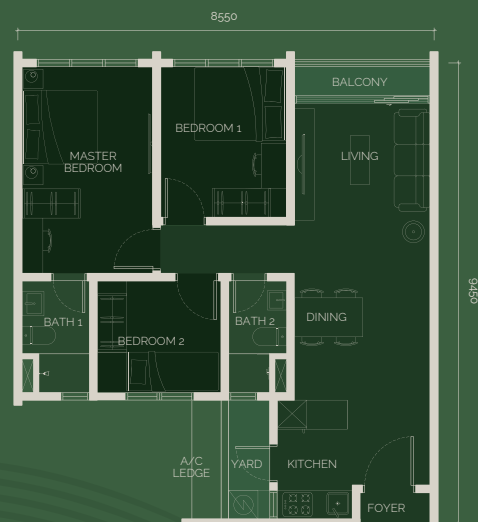

FLOOR PLAN

TYPE V 950 SQ.FT

- 1 Ensuite
- 1 Master Bedroom
- 1 Bedroom
- 3 Bathrooms

TYPE W 560 SQ.FT

- 2 Bedrooms
- 1 Bathroom

TYPE X 650 SQ.FT

- 1 Master Bedroom
- 1 Bedroom
- 2 Bathrooms

TYPE Y 750 SQ.FT

- 1 Master bedroom
- 2 Bedrooms
- 2 Bathrooms

TYPE Z 1,050 SQ.FT

- 1 Ensuite
- 1 Master Bedroom
- 2 Bedrooms
- 3 Bathrooms

UNIT FLOOR PLAN

LIFESTYLE CENTRUM WITH AN INTEGRATED DEVELOPMENT

● Recreation

- 1. Selayang Hot Spring Pool - 2 mins
- 2. Bukit Lagong - 6 mins
- 3. FRIM - 10 mins
- 4. Taman Metropolitan - 10 mins
- 5. Batu Caves - 10 mins
- 6. Gua Damai Extreme Park - 19 mins