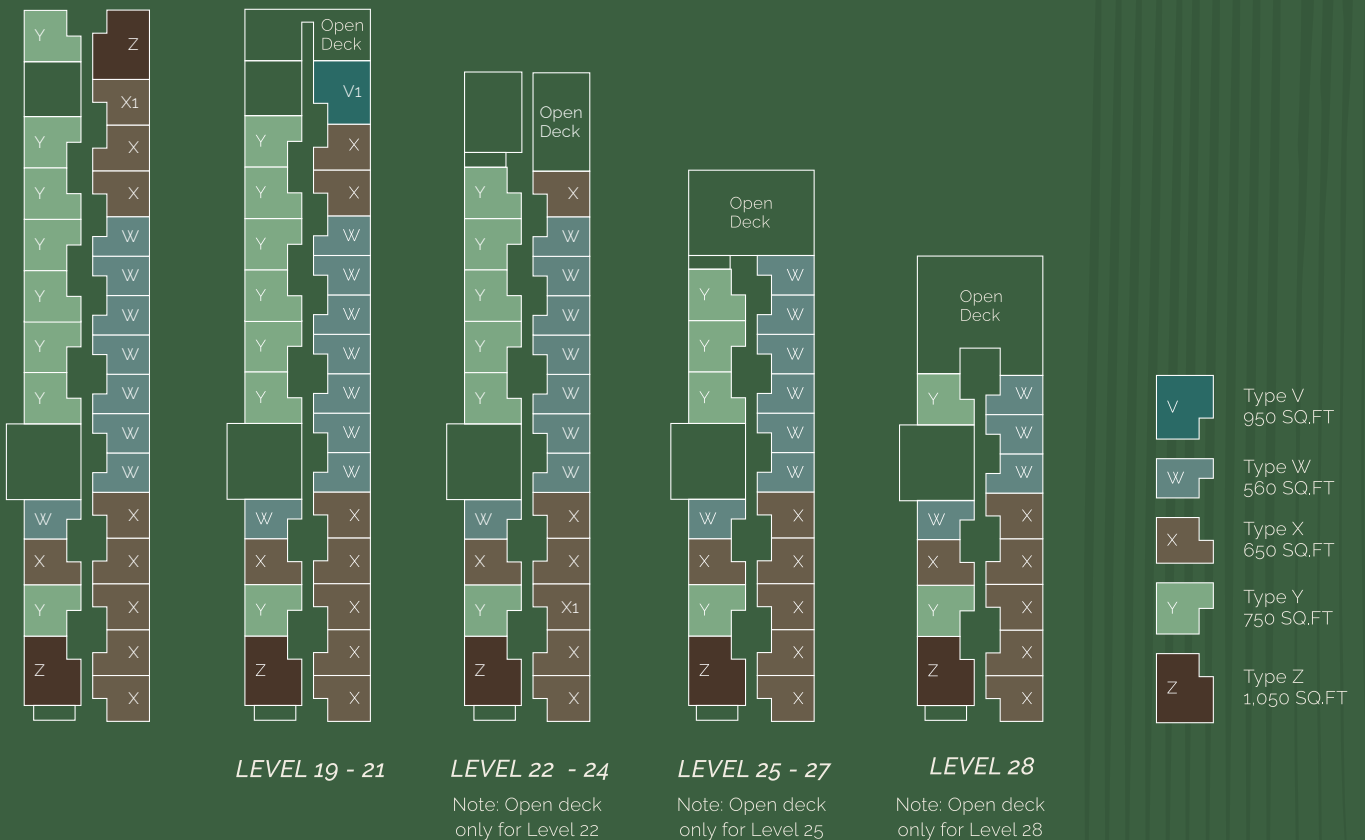

FLOOR PLAN

TYPE V 950 SQ.FT

- 1 Ensuite
- 1 Master Bedroom
- 1 Bedroom
- 3 Bathrooms

TYPE W 560 SQ.FT

- 2 Bedrooms
- 1 Bathroom

TYPE X 650 SQ.FT

- 1 Master Bedroom
- 1 Bedroom
- 2 Bathrooms

TYPE Y 750 SQ.FT

- 1 Master bedroom
- 2 Bedrooms
- 2 Bathrooms

TYPE Z 1,050 SQ.FT

- 1 Ensuite
- 1 Master Bedroom
- 2 Bedrooms
- 3 Bathrooms

UNIT FLOOR PLAN

LIFESTYLE CENTRUM WITH AN INTEGRATED DEVELOPMENT

● Recreation

- 1. Selayang Hot Spring Pool - 2 mins
- 2. Bukit Lagong - 6 mins
- 3. FRIM - 10 mins
- 4. Taman Metropolitan - 10 mins
- 5. Batu Caves - 10 mins
- 6. Gua Damai Extreme Park - 19 mins